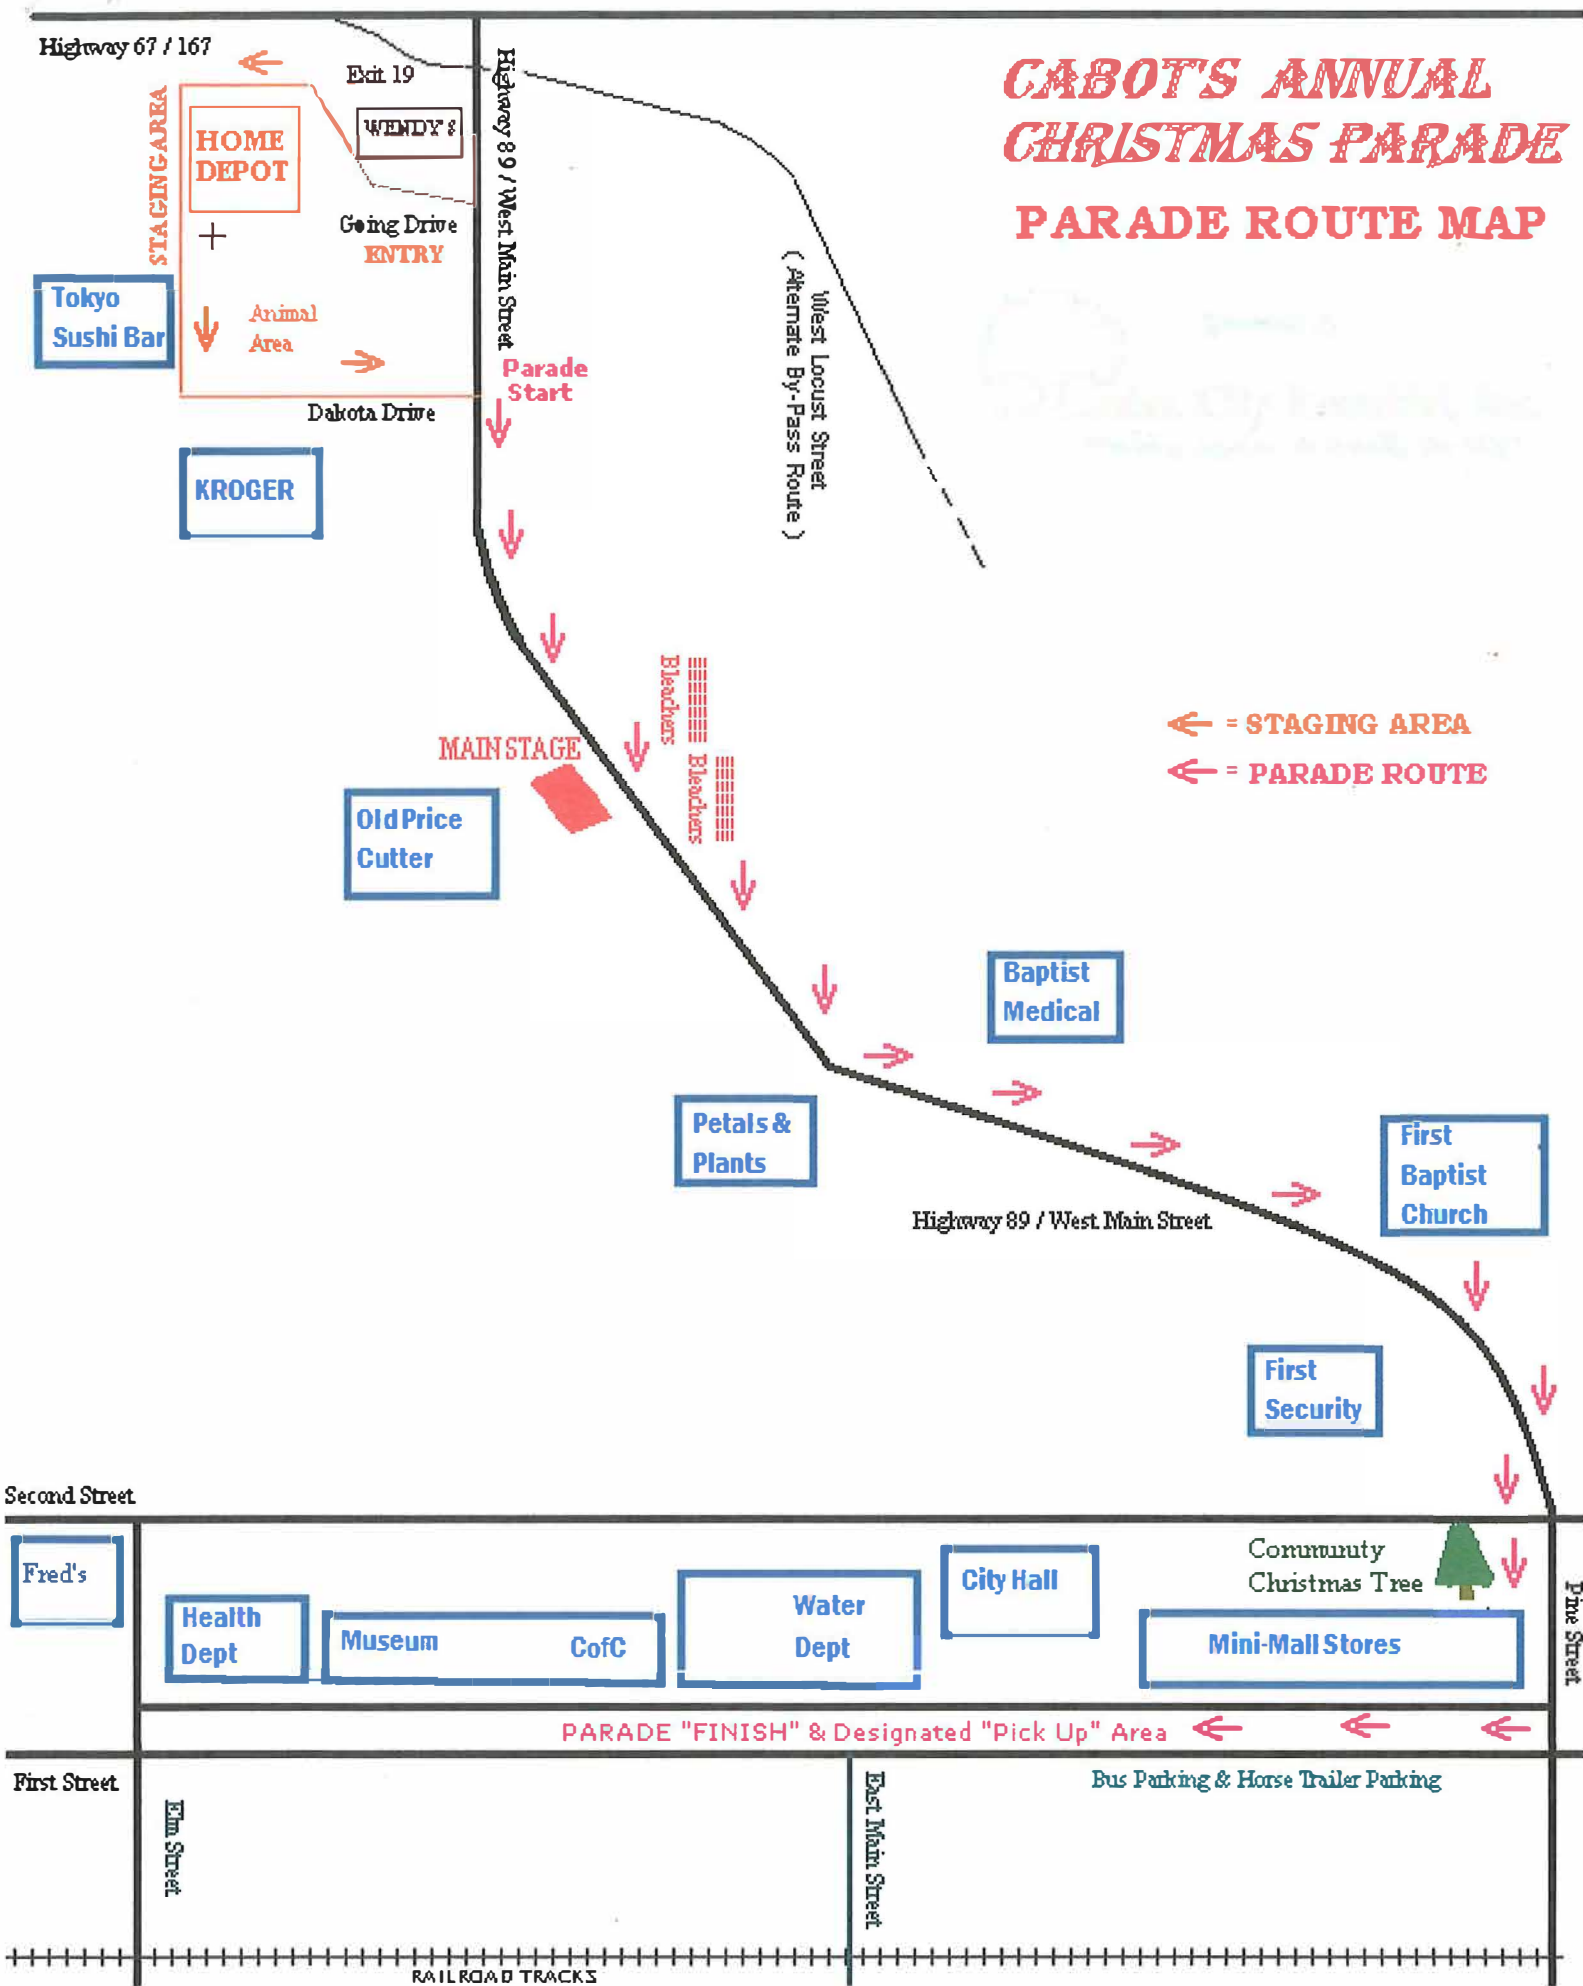

# CABOT'S ANNUAL CHRISTMAS PARADE

## PARADE ROUTE MAP

Highway 67 / 167

STAGING AREA

HOME DEPOT

Exit 19

WENDY'S

Going Drive ENTRY

Tokyo Sushi Bar

Animal Area

KROGER

Dakota Drive

Highway 89 / West Main Street

(Alternate By-Pass Route)  
West Locust Street

MAIN STAGE

Old Price Cutter

Bleachers

Elm Street

East Main Street

RAILROAD TRACKS